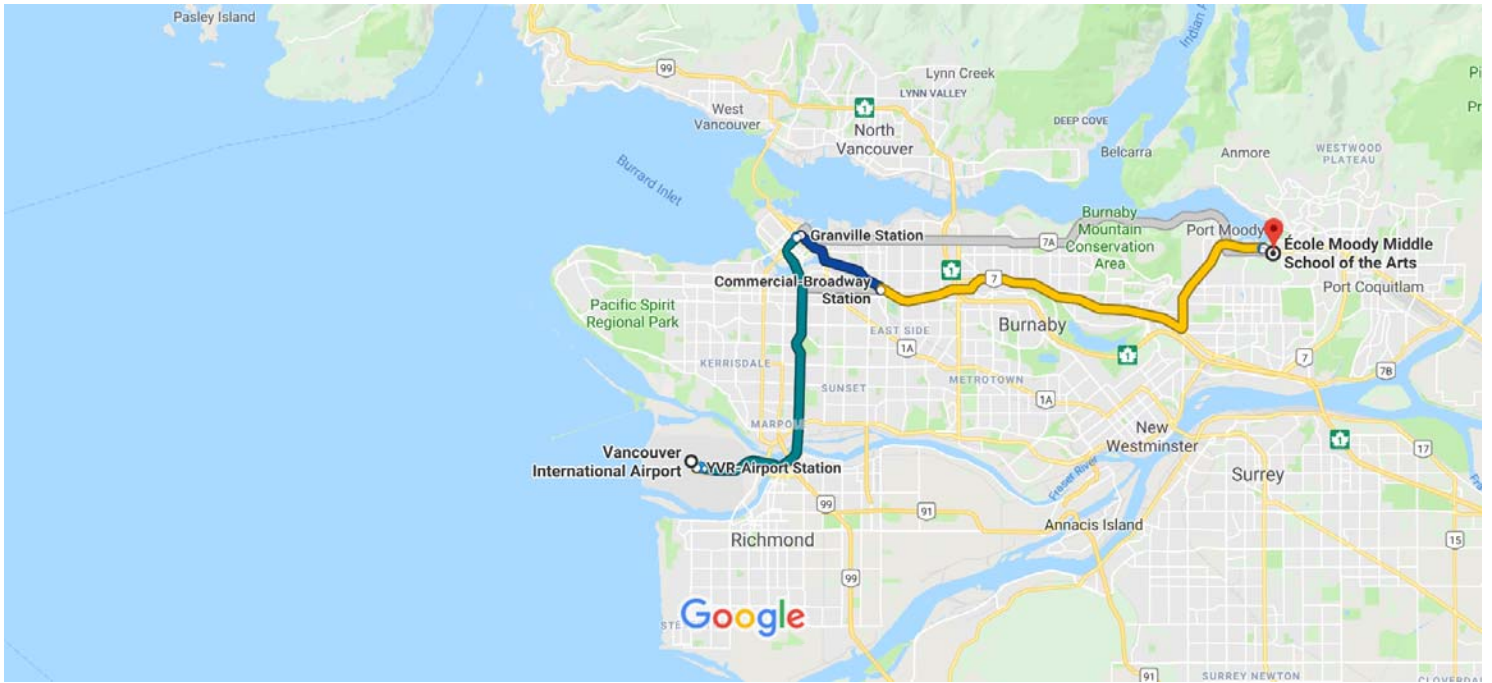

Vancouver International Airport to École Moody Middle School of the Arts

7:47 PM - 9:16 PM (1 h 29 min)

Map data ©2018 Google 5 km

1 h 29 min

Canada Line Expo Line

Millennium Line

7:59 PM–9:26 PM 1 h 27 min

> Canada Line > 095 > 160

7:47 PM–9:16 PM 1 h 29 min

> Canada Line > 009 > Millennium Line >

1 h 29 min

Canada Line 099

Millennium Line